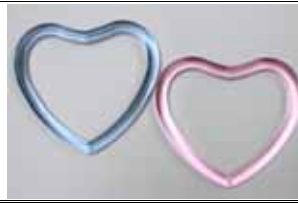

Acrylic Purse Handles

from Crystal Palace Yarns

These handles are all sold in pairs, in a clear poly bag with header. Use them for knitted, felted, crocheted or sewn bags. Style number, size and color name are shown under each photo. "pg" = price group code.

For free purse patterns to knit, crochet and felt, visit our Web site at www.straw.com rev. October '09

Style HD-01-BL
Blue & HD-01-PK pink pg-A
W4.75 x h4.25"